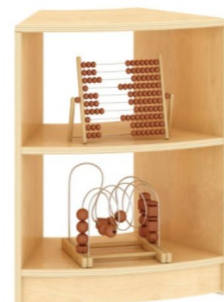

X1 SERIES

MT-MGX0005
2-layer cabinet
Size: 90X30X56.5CM

MT-MGX0007
5 compartments cabinet
Size: 90X30X56.5CM

MT-MGX0014
Right angle corner cabinet
Size: 60X30X56.5CM

MT-MGX0010
3-layer cabinet
Size: 90X30X81CM

MT-MGX0011
8 compartments cabinet
Size: 90X30X81CM

MT-MGX0012
3-layer storage cabinet
Size: 93X30X81CM

MT-MGX0013
Combination cabinet
Size:30X30X32CM
Size:30X30X56.5CM
Size:30X30X81CM

MT-MGX0015
2-layer 45° arc shape cabinet
Size: 46X30X56.5CM

MT-MGX0019
2-layer corner cabinet
Size: 30X30X56.5CM

MT-MGX0023
Schoolbag & shoe storage unit
Size: 120X30X90CM

MT-MGX0024
Schoolbag & shoe storage unit
Size: 120X30X120CM

Reading Corner

The important role of the reading area is to stimulate children's interest in reading and make children interested in books; cultivate their good reading habits, help them master reading methods, improve children's reading ability, and enrich children's knowledge and develop children's intelligence. Let children learn to cooperate, communicate and share with others.