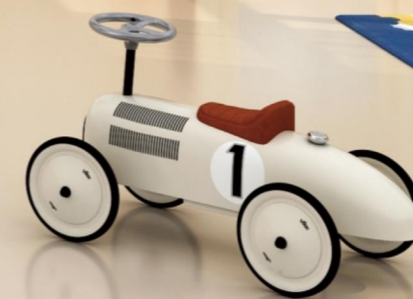

X1 SERIES

Durable usage
Steel structure, more stable and durable; bear greater weight.

Safe care
With pad & avoid noise.

Solid wood
Strong & durable.

Environment friendly
Dirt-resistant, wear-resistant, easy to clean.

X1 SERIES

Environment friendly
durable & healthy friendly.

Ergonomic design
Helps children grow up healthily.

Safe design
Rounded corners, more safe.

Chair

Model	MT-MGX0120	MT-MGX0121	MT-MGX0122
Seat Height	25CM	27CM	29CM
Suitable Age	3-4yrs	4-5yrs	5-6yrs