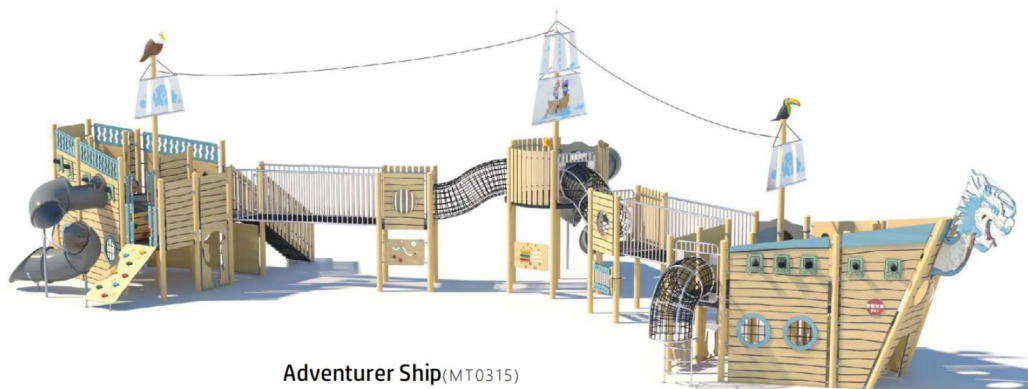

Adventurer Ship(MT0315)

Product Details

Item Code	Item Name		Age	H (cm)	L*W (cm)	Area
MT0214	Adventurer Ship	✓	3-6	630	1954*1068	209m²
MT0315	Adventurer Ship	✓	3-6	629	2515*1137	286m²