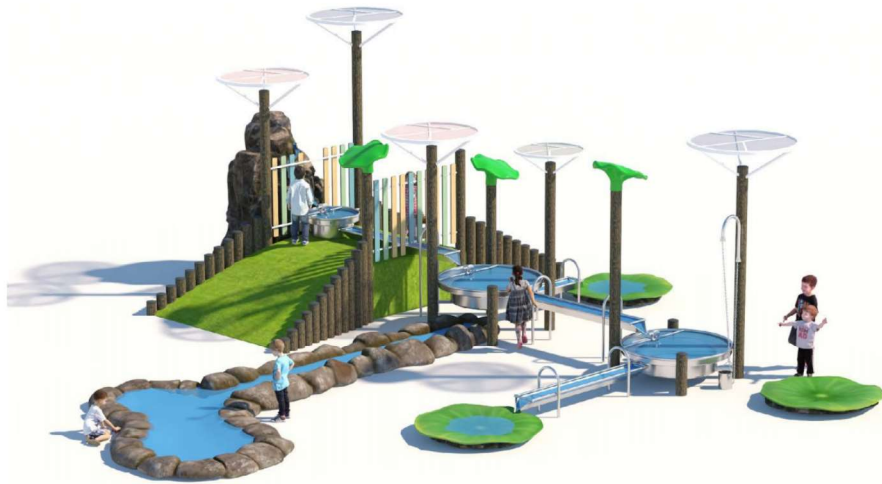

Water Conservancy Project (MT0465)