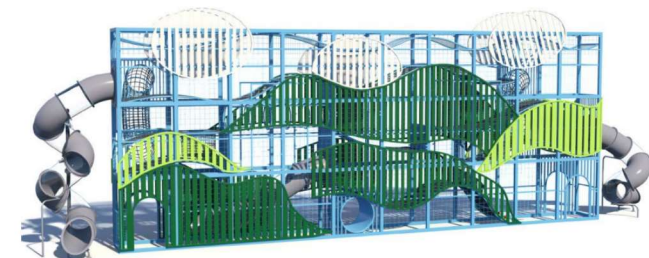

Landscape Themed Playground(MT-FB-327-03-02)

Product Details

Item Code	Item Name		Age	H (cm)	L*W (cm)	Area
MT0330	Football Kingdom	✓	3-6	547	1252.5*831	104m²
MT0175	Football Kingdom	✓	3-6	924	1024*2076	213m²

Product Details

Item Code	Item Name		Age	H (cm)	L*W (cm)	Area
MT-FB-327-03-02	Landscape Themed Playground	✓	3-6	705	2075*337	70m²