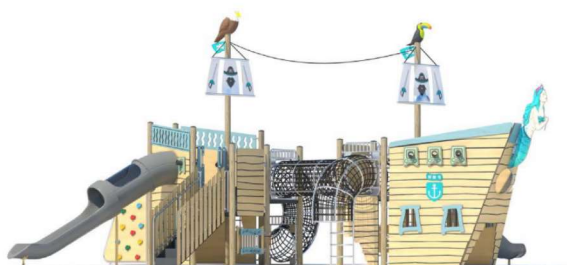

Adventurer Ship(MT0254)